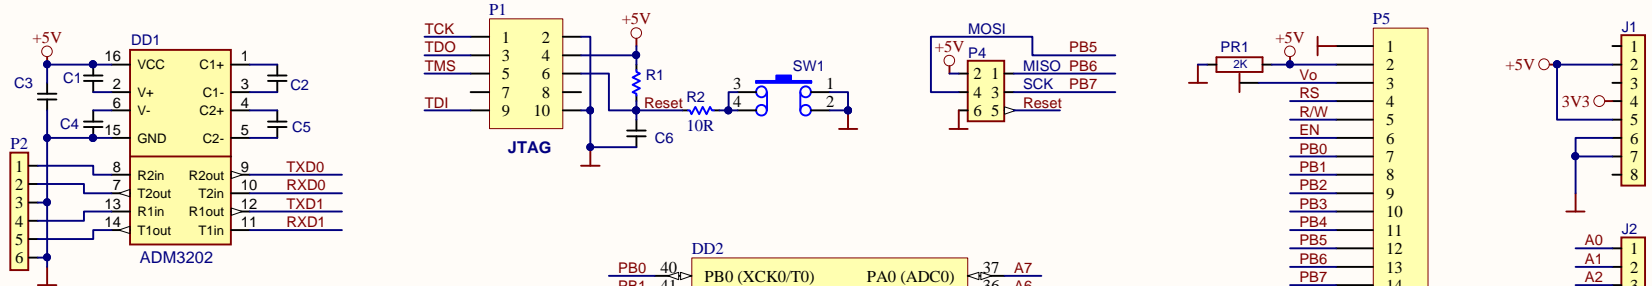

A

A

B

B

C

C

D

D

Title Плата AS-mega324			
Size: A4	https://www.as-kit.ru	Revision: 1.0	
Date: 2017-01-19	Time: 10:00	Sheet 1 of 1	
File: m324_v1.SchDoc