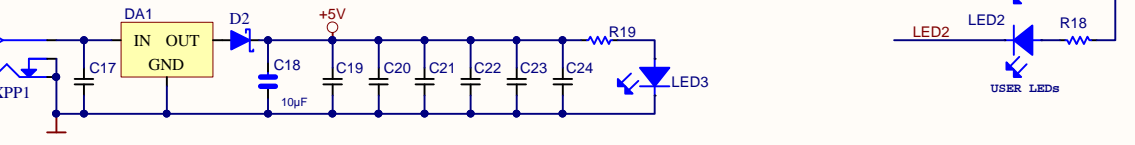

Title Плата AS-mega324			
Size: A4	https://www.as-kit.ru	Revision: 1.0	
Date: 2017-01-19	Time: 10:00	Sheet 1 of 1	
File: m324_v1.SchDoc			