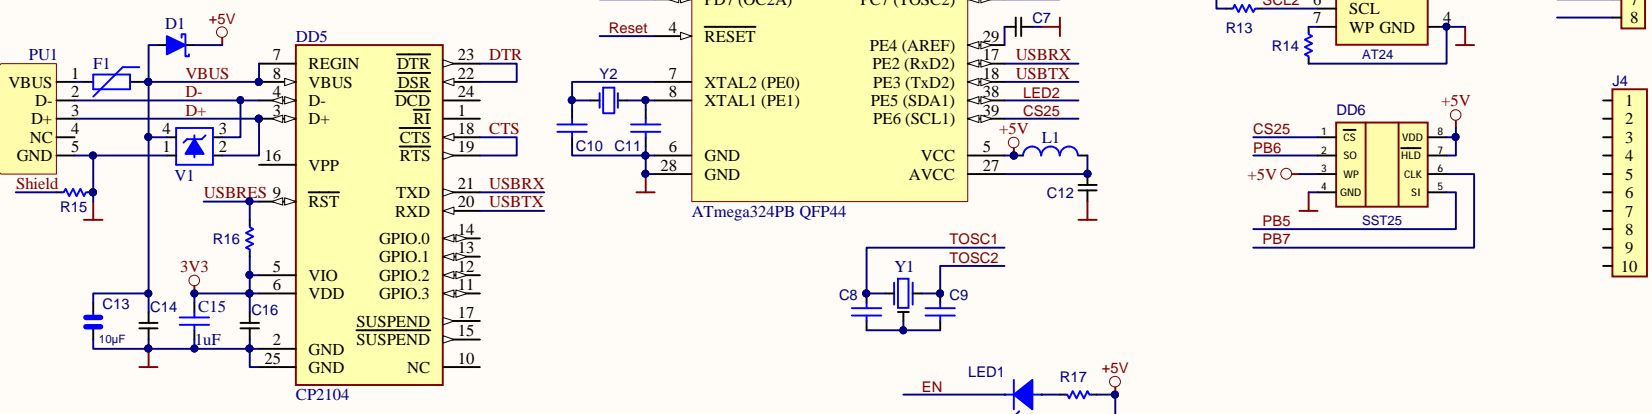

A

A

B

B

C

C

D

D

Title Плата AS-mega324			
Size: A4	https://www.as-kit.ru	Revision: 1.0	
Date: 2017-01-19	Time: 10:00	Sheet 1 of 1	
File: m324_v1.SchDoc